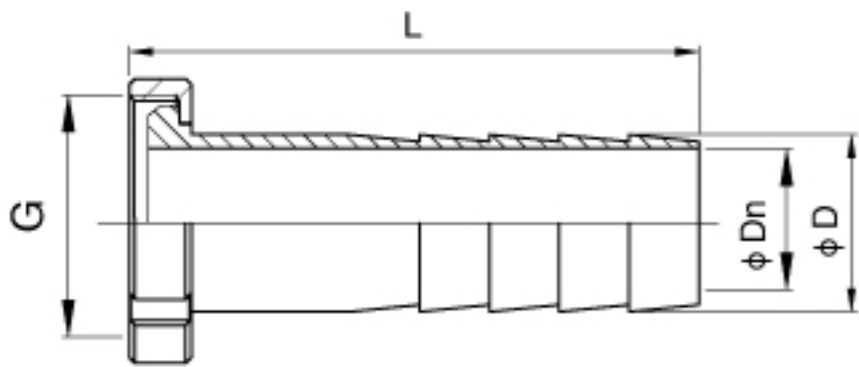

- ◆ Sanitary Manual、Pneumatic Valve
- ◆ Sanitary Pipe Fittings
- ◆ Fluid Facility
- ◆ 卫生级手动、驱动阀门 / 卫生级管件 / 流体设备

软管接头 Hose coupling

卡箍式短型 | 3A | 60044
Clamped short

Size	A	L	D	Dn		kg
1/2"	25.4	38.0	13.7	9.5		
3/4"	25.4	38.0	21.4	15.8		
1"	50.5	43.0	25.4	20.6		
1 1/2"	50.5	43.0	38.1	33.2		
2"	64.0	58.0	50.8	46.0		
2 1/2"	77.5	59.0	63.5	58.7		
3"	91.0	78.0	76.2	72.0		
4"	119.0	85.0	101.6	97.6		

螺母式 | DIN | 60045
Nut

Size	L	D	Dn	G		kg
DN25	90.0	28.0	24.0	RD52 × 1/6		
DN32	100.0	34.0	30.0	RD58 × 1/6		
DN40	100.0	40.0	35.0	RD65 × 1/6		
DN50	125.0	52.0	47.0	RD78 × 1/6		
DN65	140.0	70.0	64.0	RRD95 × 1/6		
DN80	160.0	85.0	79.0	RD110 × 1/4		
DN100	170.0	104.0	98.0	RD130 × 1/4		

螺母式 | SMS | 60046
Nut

Size	L	D	Dn	G		kg
25	90.0	25.4	20.0	RD40 × 1/6		
32	100.0	32.0	27.0	RD48 × 1/6		
38	100.0	38.1	33.0	RD60 × 1/6		
51	125.0	50.8	46.0	RD70 × 1/6		
63	140.0	63.5	57.5	RD85 × 1/6		
76	160.0	76.2	70.0	RD98 × 1/6		
102	170.0	101.6	96.0	RD132 × 1/6		