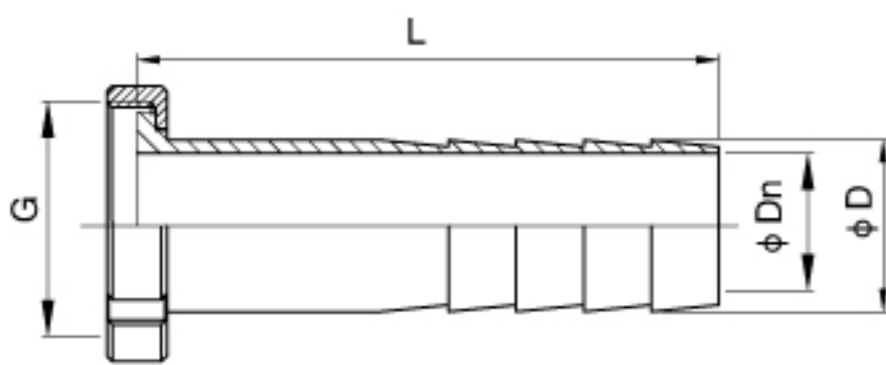

- ◆ Sanitary Manual、Pneumatic Valve
- ◆ Sanitary Pipe Fittings
- ◆ Fluid Facility
- ◆ 卫生级手动、驱动阀门 / 卫生级管件 / 流体设备

软管接头 Hose coupling

卡箍式短型 | 3A | 60044
Clamped short

Size	A	L	D	Dn		kg
1/2"	25.4	38.0	13.7	9.5		
3/4"	25.4	38.0	21.4	15.8		
1"	50.5	43.0	25.4	20.6		
1 1/2"	50.5	43.0	38.1	33.2		
2"	64.0	58.0	50.8	46.0		
2 1/2"	77.5	59.0	63.5	58.7		
3"	91.0	78.0	76.2	72.0		
4"	119.0	85.0	101.6	97.6		

螺母式 | DIN | 60045
Nut

Size	L	D	Dn	G		kg
DN25	90.0	28.0	24.0	RD52 × 1/6		
DN32	100.0	34.0	30.0	RD58 × 1/6		
DN40	100.0	40.0	35.0	RD65 × 1/6		
DN50	125.0	52.0	47.0	RD78 × 1/6		
DN65	140.0	70.0	64.0	RRD95 × 1/6		
DN80	160.0	85.0	79.0	RD110 × 1/4		
DN100	170.0	104.0	98.0	RD130 × 1/4		

螺母式 | SMS | 60046
Nut

Size	L	D	Dn	G		kg
25	90.0	25.4	20.0	RD40 × 1/6		
32	100.0	32.0	27.0	RD48 × 1/6		
38	100.0	38.1	33.0	RD60 × 1/6		
51	125.0	50.8	46.0	RD70 × 1/6		
63	140.0	63.5	57.5	RD85 × 1/6		
76	160.0	76.2	70.0	RD98 × 1/6		
102	170.0	101.6	96.0	RD132 × 1/6		