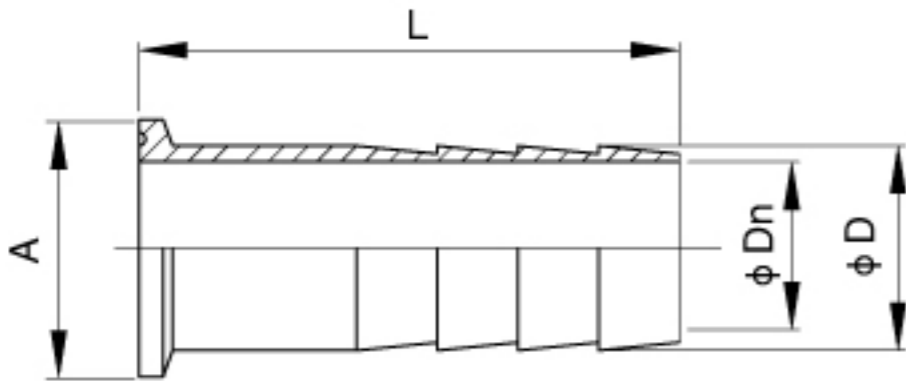

- ◆ Sanitary Manual、Pneumatic Valve
- ◆ Sanitary Pipe Fittings
- ◆ Fluid Facility
- ◆ 卫生级手动、驱动阀门 / 卫生级管件 / 流体设备

软管接头 Hose coupling

卡箍式短型 | 3A | 60044
Clamped short

Size	A	L	D	Dn		kg
1/2"	25.4	38.0	13.7	9.5		
3/4"	25.4	38.0	21.4	15.8		
1"	50.5	43.0	25.4	20.6		
1 1/2"	50.5	43.0	38.1	33.2		
2"	64.0	58.0	50.8	46.0		
2 1/2"	77.5	59.0	63.5	58.7		
3"	91.0	78.0	76.2	72.0		
4"	119.0	85.0	101.6	97.6		

螺母式 | DIN | 60045
Nut

Size	L	D	Dn	G		kg
DN25	90.0	28.0	24.0	RD52 × 1/6		
DN32	100.0	34.0	30.0	RD58 × 1/6		
DN40	100.0	40.0	35.0	RD65 × 1/6		
DN50	125.0	52.0	47.0	RD78 × 1/6		
DN65	140.0	70.0	64.0	RRD95 × 1/6		
DN80	160.0	85.0	79.0	RD110 × 1/4		
DN100	170.0	104.0	98.0	RD130 × 1/4		

螺母式 | SMS | 60046
Nut

Size	L	D	Dn	G		kg
25	90.0	25.4	20.0	RD40 × 1/6		
32	100.0	32.0	27.0	RD48 × 1/6		
38	100.0	38.1	33.0	RD60 × 1/6		
51	125.0	50.8	46.0	RD70 × 1/6		
63	140.0	63.5	57.5	RD85 × 1/6		
76	160.0	76.2	70.0	RD98 × 1/6		
102	170.0	101.6	96.0	RD132 × 1/6		